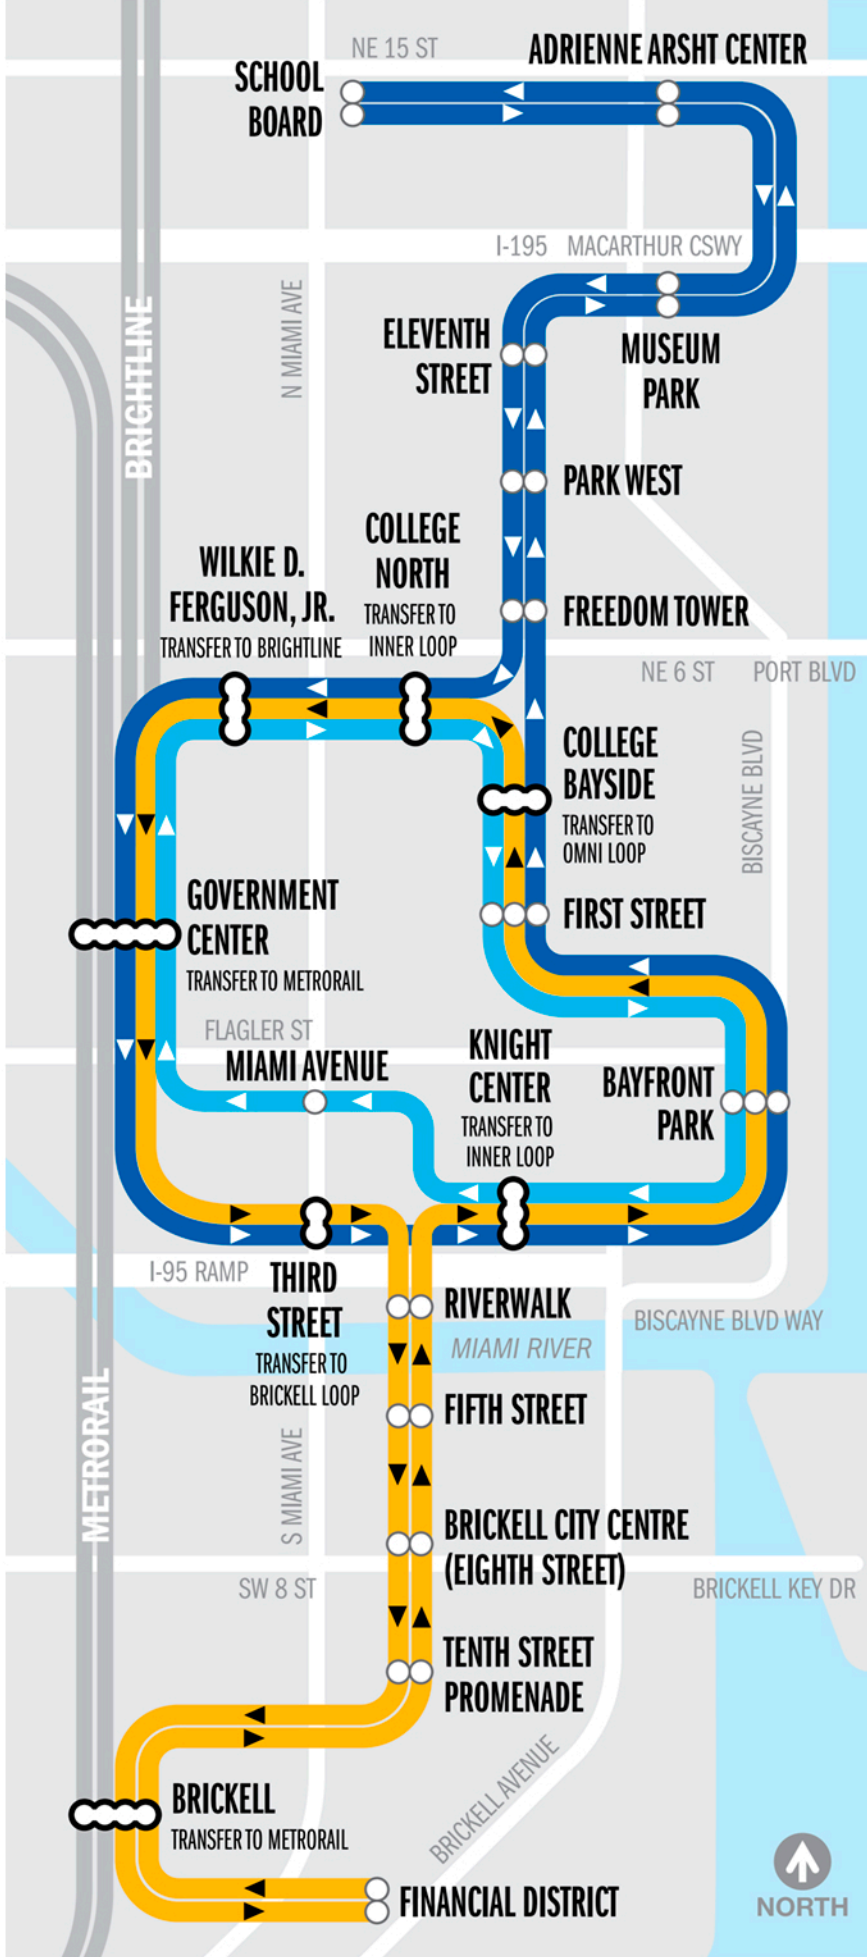

METROMOVER

MIAMI DADE COUNTY

LEGEND

- OMNI LOOP
- INNER LOOP
- BRICKELL LOOP
- STATION SERVING SINGLE LOOP
- STATION SERVING MULTIPLE LOOPS
- RECOMMENDED TRANSFER STATION
- DIRECTION OF TRAVEL
- METRO RAIL & BRIGHTLINE